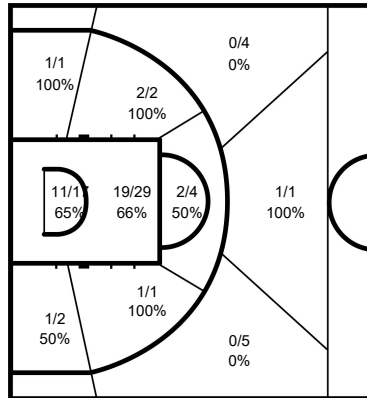

45 NDOUR Astou

	M / A	%
Field Goals	38 / 66	58
2 Points	37 / 56	66
3 Points	1 / 10	10
Free Throws	7 / 8	88

Legend:			
%	Shooting Percentage	(C)	Captain
BS	Blocked Shots	DR	Defensive Rebounds
MPG	Minutes Played per Game	No.	Uniform Number
PTS	Points	ST	Steals
+/-	Plus-Minus	FD	Fouls Drawn
OR	Offensive Rebounds	GP	Games Played
TO	Turnovers	PF	Fouls
TOT	Total Rebounds	AS	Assists
		M / A	Made / Attempts
		PPG	Points per Game
		TP	Time Played