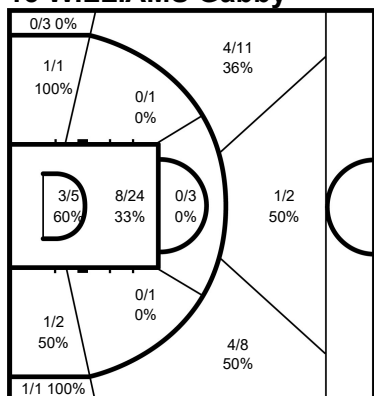

	M / A	%
Field Goals	26 / 56	46
2 Points	19 / 40	48
3 Points	7 / 16	44
Free Throws	10 / 12	83

6 CHARTEREAU Alexia

	M / A	%
Field Goals	17 / 37	46
2 Points	11 / 16	69
3 Points	6 / 21	29
Free Throws	2 / 2	100

	M / A	%
Field Goals	7 / 21	33
2 Points	6 / 16	38
3 Points	1 / 5	20
Free Throws		

Cumulative Statistics

合計スタッツ / Statistiques cumulées

FRA - France

After 6 games

11 VUKOSAVLJEVIC Valeriane

	M / A	%
Field Goals	5 / 9	56
2 Points	3 / 4	75
3 Points	2 / 5	40
Free Throws	3 / 4	75

12 RUPERT Iliana

	M / A	%
Field Goals	7 / 10	70
2 Points	7 / 10	70
3 Points		
Free Throws	9 / 9	100

15 WILLIAMS Gabby

	M / A	%
Field Goals	23 / 62	37
2 Points	13 / 37	35
3 Points	10 / 25	40
Free Throws	8 / 10	80