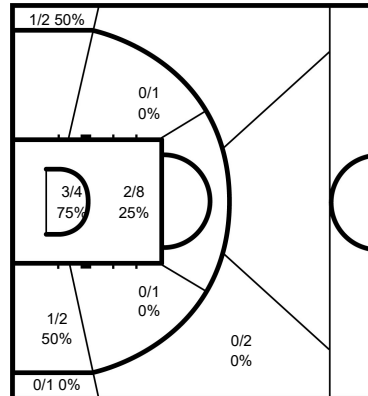

	M / A	%
Field Goals	26 / 56	46
2 Points	19 / 40	48
3 Points	7 / 16	44
Free Throws	10 / 12	83

6 CHARTEREAU Alexia

	M / A	%
Field Goals	17 / 37	46
2 Points	11 / 16	69
3 Points	6 / 21	29
Free Throws	2 / 2	100

7 GRUDA Sandrine

	M / A	%
Field Goals	35 / 57	61
2 Points	35 / 57	61
3 Points		
Free Throws	12 / 15	80

8 CIAK Helena

	M / A	%
Field Goals	3 / 5	60
2 Points	3 / 5	60
3 Points		
Free Throws	1 / 2	50

10 MICHEL Sarah

12 RUPERT Iliana

	M / A	%
Field Goals	7 / 10	70
2 Points	7 / 10	70
3 Points		
Free Throws	9 / 9	100

15 WILLIAMS Gabby

	M / A	%
Field Goals	23 / 62	37
2 Points	13 / 37	35
3 Points	10 / 25	40
Free Throws	8 / 10	80