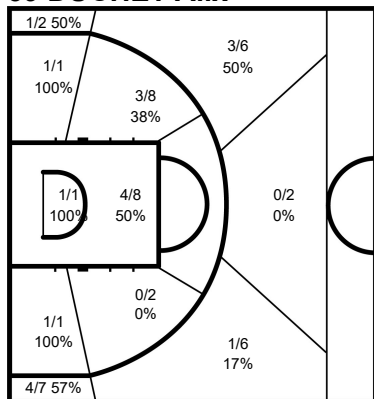

12 RUPERT Iliana

	M / A	%
Field Goals	7 / 10	70
2 Points	7 / 10	70
3 Points		
Free Throws	9 / 9	100

15 WILLIAMS Gabby

	M / A	%
Field Goals	23 / 62	37
2 Points	13 / 37	35
3 Points	10 / 25	40
Free Throws	8 / 10	80

23 JOHANNES Marine

	M / A	%
Field Goals	28 / 63	44
2 Points	20 / 29	69
3 Points	8 / 34	24
Free Throws	3 / 4	75

39 DUCHET Alix

	M / A	%
Field Goals	19 / 44	43
2 Points	10 / 21	48
3 Points	9 / 23	39
Free Throws	3 / 4	75