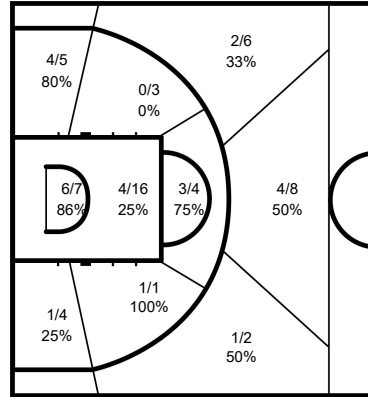

FRA - France

After 6 games

Phase	FRA Played	Score		Field Goals		2 Points		3 Points		Free Throws		Rebounds			AS	TO	ST	BS	PF	FD
				M / A	%	M / A	%	M / A	%	M / A	%	OR	DR	TOT						
Preliminary Round Group B	JPN	70-74	For	31/67	46	27/48	56	4/19	21	4/6	67	8	27	35	21	14	10	3	19	10
			Agn.	23/58	40	12/31	39	11/27	41	17/23	74	7	27	34	19	16	6		10	19
Preliminary Round Group B	NGR	87-62	For	33/66	50	22/40	55	11/26	42	10/14	71	8	37	45	24	15	8	4	20	18
			Agn.	22/62	35	18/52	35	4/10	40	14/22	64	6	26	32	10	13	10	1	19	20
Preliminary Round Group B	USA	82-93	For	33/73	45	26/49	53	7/24	29	9/10	90	10	24	34	22	11	10	1	18	14
			Agn.	35/62	56	26/42	62	9/20	45	14/16	88	2	28	30	30	12	7	2	14	18
Quarterfinal	ESP	67-64	For	27/55	49	21/33	64	6/22	27	7/10	70	5	31	36	20	19	7	2	19	16
			Agn.	24/71	34	19/49	39	5/22	23	11/14	79	17	21	38	12	13	8	1	16	19
Semifinal	JPN	71-87	For	29/71	41	22/47	47	7/24	29	6/6	100	8	25	33	21	14	11	1	15	8
			Agn.	32/61	52	21/39	54	11/22	50	12/16	75	4	32	36	28	17	9		8	15
Bronze Medal Game	SRB	91-76	For	29/58	50	15/31	48	14/27	52	19/21	90	9	28	37	21	14	7	2	21	21
			Agn.	26/63	41	21/45	47	5/18	28	19/24	79	11	22	33	16	9	7	2	21	21

FRA - France

Opponents

FRA

	M / A	%
Field Goals	182 / 390	47
2 Points	133 / 248	54
3 Points	49 / 142	35
Free Throws	55 / 67	82

Opponents

	M / A	%
Field Goals	162 / 377	43
2 Points	117 / 258	45
3 Points	45 / 119	38
Free Throws	87 / 115	76

	M / A	%
Field Goals	26 / 56	46
2 Points	19 / 40	48
3 Points	7 / 16	44
Free Throws	10 / 12	83

6 CHARTEREAU Alexia

	M / A	%
Field Goals	17 / 37	46
2 Points	11 / 16	69
3 Points	6 / 21	29
Free Throws	2 / 2	100