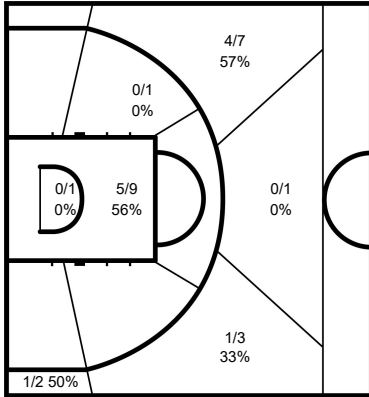

Cumulative Statistics
合計スタッツ / Statistiques cumulées
FRA - France
After 6 games

4 FAUTHOUX Marine

	M / A	%
Field Goals	11 / 24	46
2 Points	5 / 11	45
3 Points	6 / 13	46
Free Throws	4 / 5	80