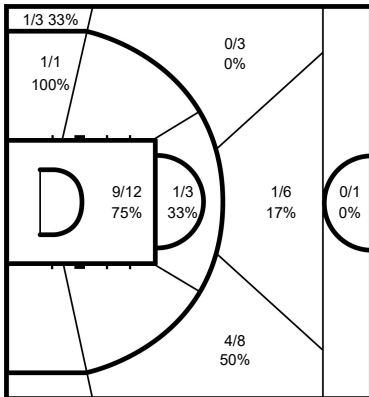

	M / A	%
Field Goals	26 / 56	46
2 Points	19 / 40	48
3 Points	7 / 16	44
Free Throws	10 / 12	83

6 CHARTEREAU Alexia

	M / A	%
Field Goals	17 / 37	46
2 Points	11 / 16	69
3 Points	6 / 21	29
Free Throws	2 / 2	100