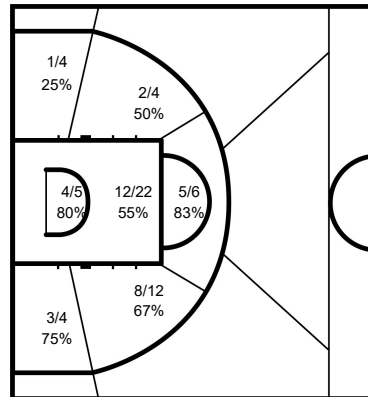

7 GRUDA Sandrine

	M / A	%
Field Goals	35 / 57	61
2 Points	35 / 57	61
3 Points		
Free Throws	12 / 15	80