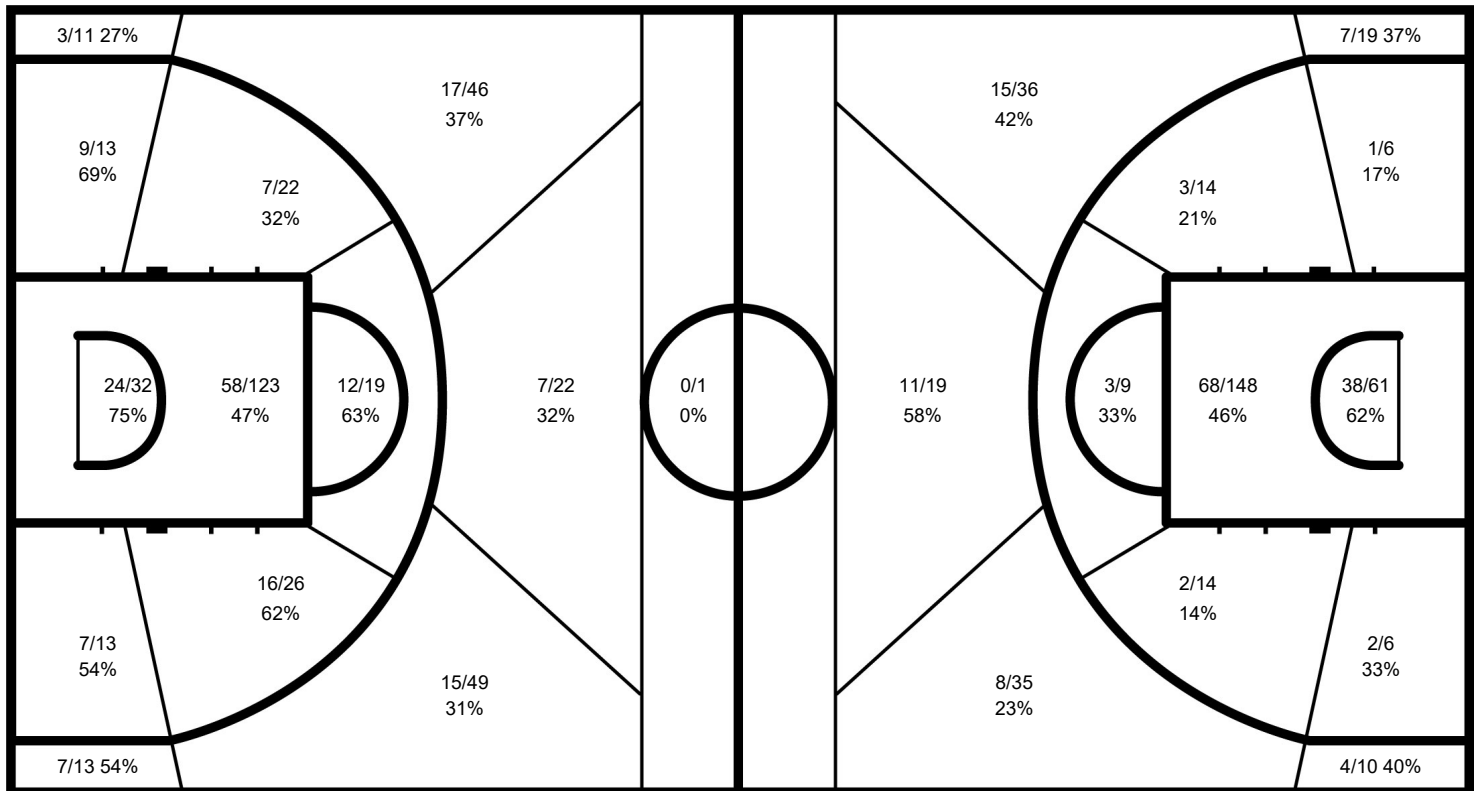

Cumulative Statistics

合計スタッツ / Statistiques cumulées

FRA - France

After 6 games

Phase	FRA Played	Score		Field Goals		2 Points		3 Points		Free Throws		Rebounds			AS	TO	ST	BS	PF	FD
				M / A	%	M / A	%	M / A	%	M / A	%	OR	DR	TOT						
Preliminary Round Group B	JPN	70-74	For	31/67	46	27/48	56	4/19	21	4/6	67	8	27	35	21	14	10	3	19	10
			Agn.	23/58	40	12/31	39	11/27	41	17/23	74	7	27	34	19	16	6		10	19
Preliminary Round Group B	NGR	87-62	For	33/66	50	22/40	55	11/26	42	10/14	71	8	37	45	24	15	8	4	20	18
			Agn.	22/62	35	18/52	35	4/10	40	14/22	64	6	26	32	10	13	10	1	19	20
Preliminary Round Group B	USA	82-93	For	33/73	45	26/49	53	7/24	29	9/10	90	10	24	34	22	11	10	1	18	14
			Agn.	35/62	56	26/42	62	9/20	45	14/16	88	2	28	30	30	12	7	2	14	18
Quarterfinal	ESP	67-64	For	27/55	49	21/33	64	6/22	27	7/10	70	5	31	36	20	19	7	2	19	16
			Agn.	24/71	34	19/49	39	5/22	23	11/14	79	17	21	38	12	13	8	1	16	19
Semifinal	JPN	71-87	For	29/71	41	22/47	47	7/24	29	6/6	100	8	25	33	21	14	11	1	15	8
			Agn.	32/61	52	21/39	54	11/22	50	12/16	75	4	32	36	28	17	9		8	15
Bronze Medal Game	SRB	91-76	For	29/58	50	15/31	48	14/27	52	19/21	90	9	28	37	21	14	7	2	21	21
			Agn.	26/63	41	21/45	47	5/18	28	19/24	79	11	22	33	16	9	7	2	21	21

FRA - France

Opponents

FRA

	M / A	%
Field Goals	182 / 390	47
2 Points	133 / 248	54
3 Points	49 / 142	35
Free Throws	55 / 67	82

Opponents

	M / A	%
Field Goals	162 / 377	43
2 Points	117 / 258	45
3 Points	45 / 119	38
Free Throws	87 / 115	76