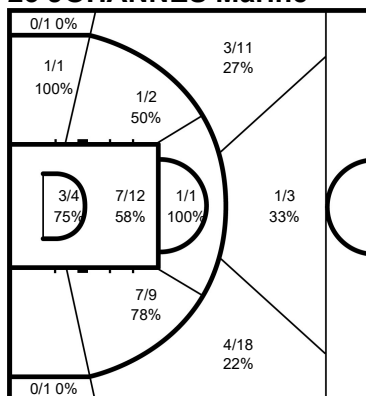

12 RUPERT Iliana

	M / A	%
Field Goals	7 / 10	70
2 Points	7 / 10	70
3 Points		
Free Throws	9 / 9	100

15 WILLIAMS Gabby

	M / A	%
Field Goals	23 / 62	37
2 Points	13 / 37	35
3 Points	10 / 25	40
Free Throws	8 / 10	80

23 JOHANNES Marine

	M / A	%
Field Goals	28 / 63	44
2 Points	20 / 29	69
3 Points	8 / 34	24
Free Throws	3 / 4	75

39 DUCHET Alix

	M / A	%
Field Goals	19 / 44	43
2 Points	10 / 21	48
3 Points	9 / 23	39
Free Throws	3 / 4	75