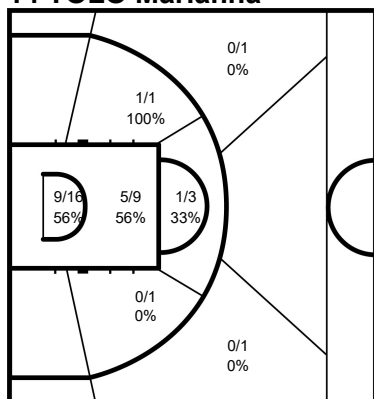

12 LAVEY Tess

	M / A	%
Field Goals	2 / 4	50
2 Points		
3 Points	2 / 4	50
Free Throws		

13 MAGBEGOR Ezi

	M / A	%
Field Goals	21 / 38	55
2 Points	21 / 36	58
3 Points	0 / 2	0
Free Throws	8 / 13	62

14 TOLO Marianna

	M / A	%
Field Goals	16 / 32	50
2 Points	16 / 30	53
3 Points	0 / 2	0
Free Throws	13 / 13	100

15 GEORGE Cayla

	M / A	%
Field Goals	22 / 50	44
2 Points	14 / 31	45
3 Points	8 / 19	42
Free Throws	0 / 1	0

Legend: