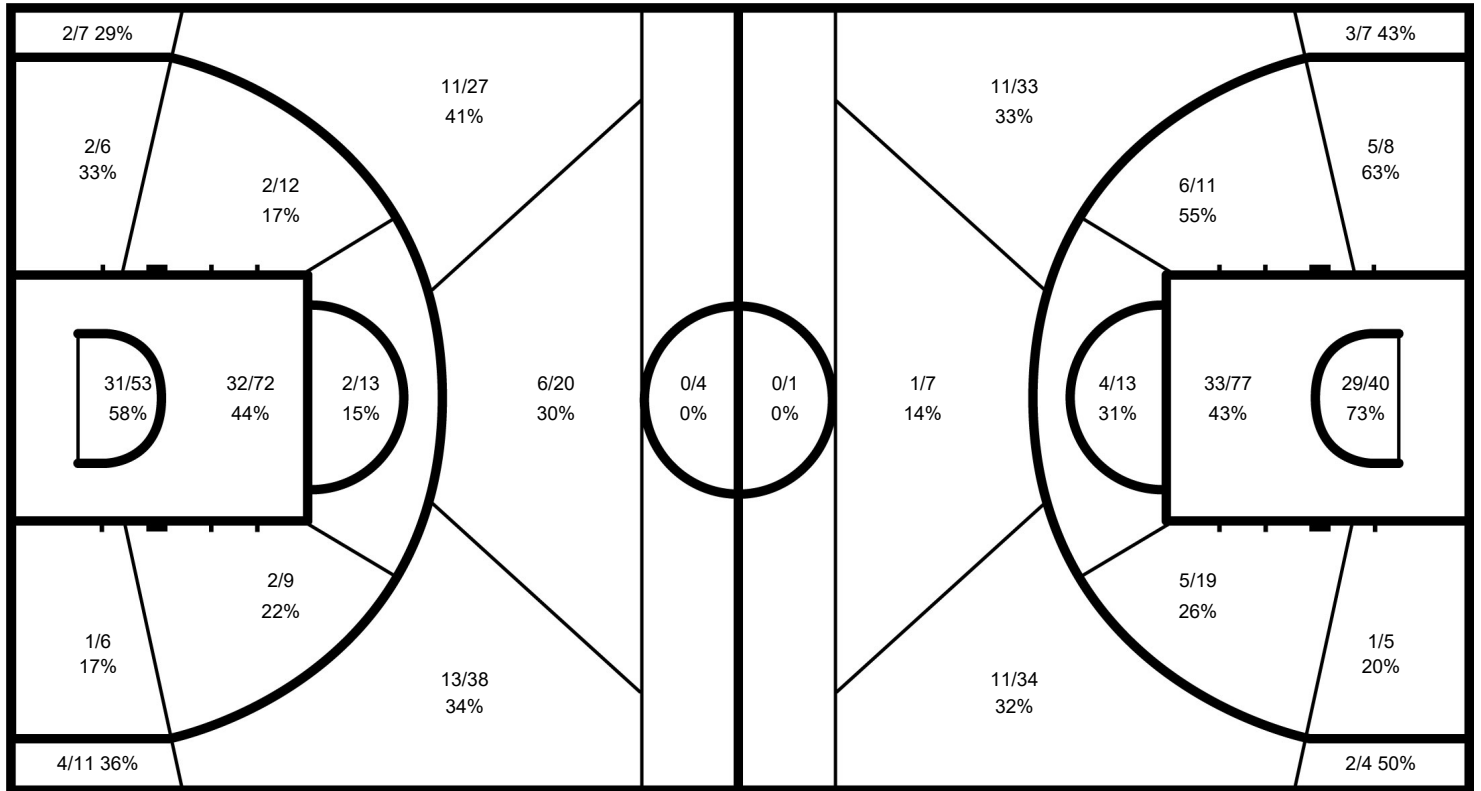

Cumulative Statistics
合計スタッツ / Statistiques cumulées

AUS - Australia

After 4 games

Phase	AUS Played	Score		Field Goals		2 Points		3 Points		Free Throws		Rebounds			AS	TO	ST	BS	PF	FD
				M / A	%	M / A	%	M / A	%	M / A	%	OR	DR	TOT						
Preliminary Round Group C	BEL	70-85	For	28/69	41	20/45	44	8/24	33	6/10	60	10	31	41	23	14	2	4	16	13
			Agn.	33/74	45	28/53	53	5/21	24	14/16	88	8	32	40	25	5	9	2	13	16
Preliminary Round Group C	CHN	74-76	For	26/67	39	17/41	41	9/26	35	13/16	81	8	23	31	21	13	10	1	18	17
			Agn.	26/60	43	19/39	49	7/21	33	17/21	81	11	31	42	24	21	4	4	17	18
Preliminary Round Group C	PUR	96-69	For	33/72	46	21/41	51	12/31	39	18/23	78	19	28	47	32	12	7	2	15	16
			Agn.	24/63	38	15/38	39	9/25	36	12/14	86	10	24	34	15	17	7	4	16	15
Quarterfinal	USA	55-79	For	21/70	30	14/44	32	7/26	27	6/8	75	12	26	38	17	21	9	2	19	14
			Agn.	28/62	45	21/43	49	7/19	37	16/21	76	8	36	44	24	18	10	5	14	19

AUS - Australia

Opponents

AUS

	M / A	%
Field Goals	108 / 278	39
2 Points	72 / 171	42
3 Points	36 / 107	34
Free Throws	43 / 57	75

Opponents

%	M / A	
43	111 / 259	Field Goals
48	83 / 173	2 Points
33	28 / 86	3 Points
82	59 / 72	Free Throws