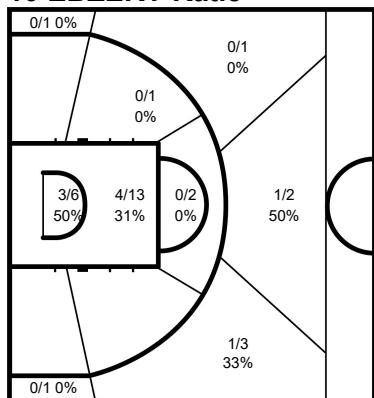

Cumulative Statistics

合計スタッツ / Statistiques cumulées

AUS - Australia

After 4 games

10 EBZERY Katie

	M / A	%
Field Goals	9 / 30	30
2 Points	7 / 22	32
3 Points	2 / 8	25
Free Throws	6 / 10	60