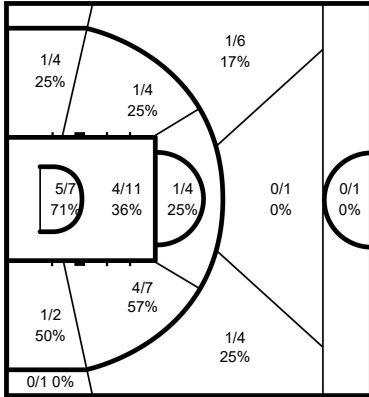

	M / A	%
Field Goals	3 / 11	27
2 Points	3 / 6	50
3 Points	0 / 5	0
Free Throws	1 / 2	50

5 ROSADO Pamela

	M / A	%
Field Goals	12 / 25	48
2 Points	5 / 13	38
3 Points	7 / 12	58
Free Throws	1 / 2	50

9 GIBSON Aii

	M / A	%
Field Goals	3 / 14	21
2 Points	1 / 6	17
3 Points	2 / 8	25
Free Throws	7 / 8	88

10 STINSON Jada Shanice

	M / A	%
Field Goals	0 / 1	0
2 Points	0 / 1	0
3 Points		
Free Throws		

12 SALAMAN Dayshalee

	M / A	%
Field Goals	3 / 10	30
2 Points	2 / 7	29
3 Points	1 / 3	33
Free Throws		

Cumulative Statistics

合計スタッツ / Statistiques cumulées

PUR - Puerto Rico

After 3 games

24 GWATHMEY Jazmon

	M / A	%
Field Goals	19 / 52	37
2 Points	17 / 39	44
3 Points	2 / 13	15
Free Throws	14 / 17	82