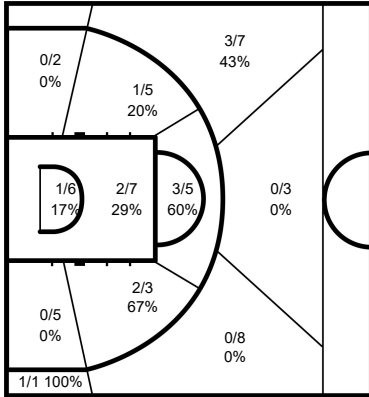

Cumulative Statistics
合計スタッツ / Statistiques cumulées
PUR - Puerto Rico
After 3 games

0 O'NEILL Jennifer

	M / A	%
Field Goals	13 / 52	25
2 Points	9 / 33	27
3 Points	4 / 19	21
Free Throws	4 / 4	100