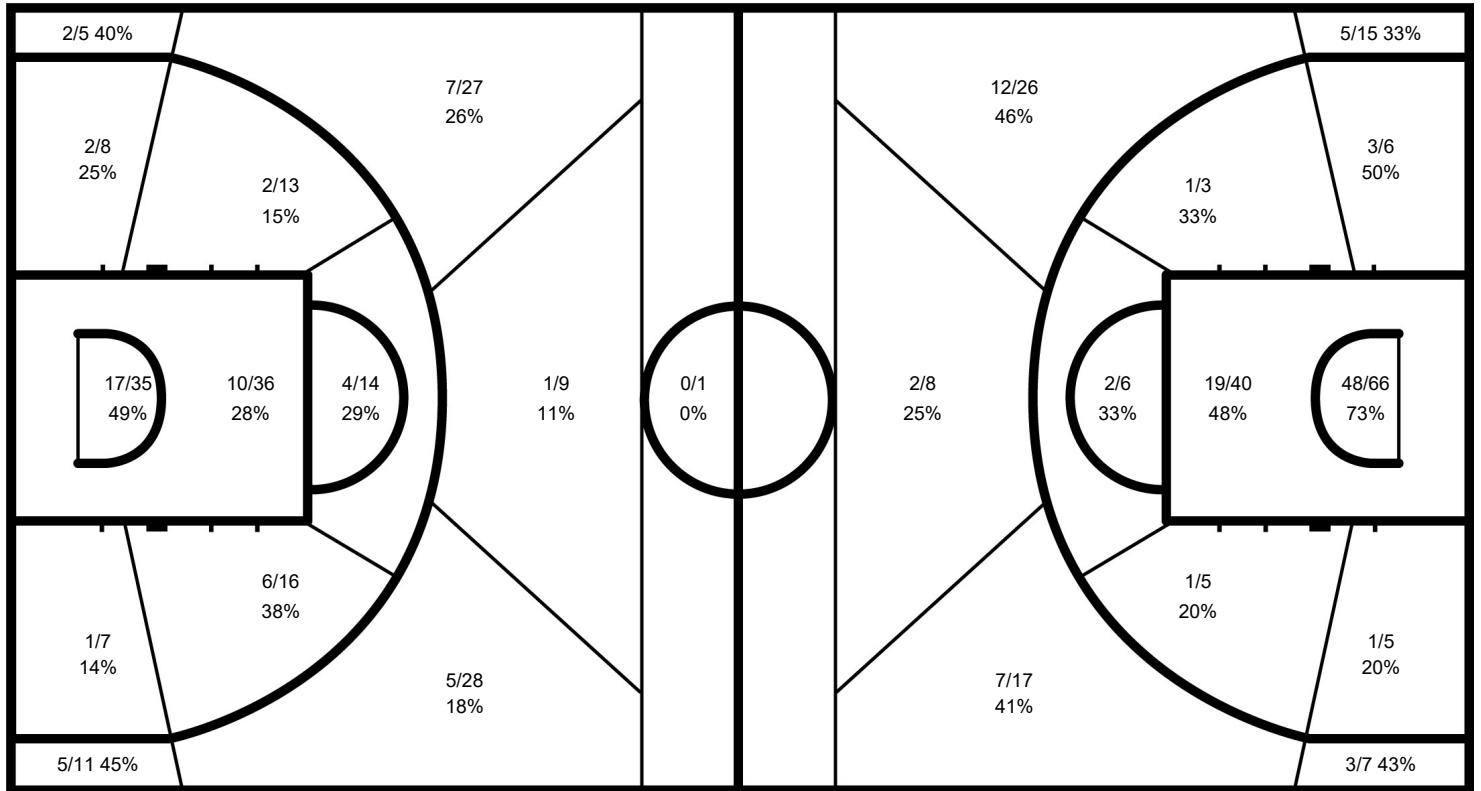

Cumulative Statistics

合計スタッツ / Statistiques cumulées

PUR - Puerto Rico

After 3 games

Phase	PUR Played	Score		Field Goals		2 Points		3 Points		Free Throws		Rebounds			AS	TO	ST	BS	PF	FD
				M / A	%	M / A	%	M / A	%	M / A	%	OR	DR	TOT						
Preliminary Round Group C	CHN	55-97	For	21/76	28	14/48	29	7/28	25	6/10	60	13	17	30	10	12	9	3	18	14
			Agn.	35/63	56	28/44	64	7/19	37	20/25	80	13	42	55	33	19	5	3	14	17
Preliminary Round Group C	BEL	52-87	For	17/71	24	13/43	30	4/28	14	14/17	82	11	22	33	11	13	10	2	13	16
			Agn.	36/69	52	26/46	57	10/23	43	5/8	63	11	43	54	28	20	9	3	16	13
Preliminary Round Group C	AUS	69-96	For	24/63	38	15/38	39	9/25	36	12/14	86	10	24	34	15	17	7	4	16	15
			Agn.	33/72	46	21/41	51	12/31	39	18/23	78	19	28	47	32	12	7	2	15	16

PUR - Puerto Rico

Opponents

PUR

	M / A	%
Field Goals	62 / 210	30
2 Points	42 / 129	33
3 Points	20 / 81	25
Free Throws	32 / 41	78

Opponents

%	M / A	
51	104 / 204	Field Goals
57	75 / 131	2 Points
40	29 / 73	3 Points
77	43 / 56	Free Throws