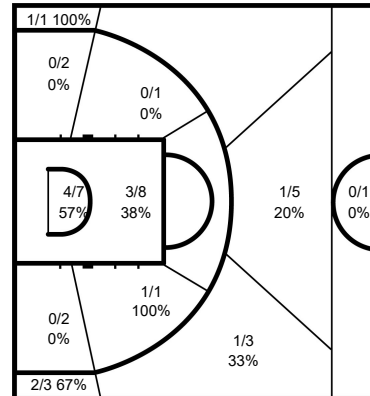

11 CRVENDAKIC Aleksandra

	M / A	%
Field Goals	13 / 34	38
2 Points	8 / 21	38
3 Points	5 / 13	38
Free Throws	3 / 5	60