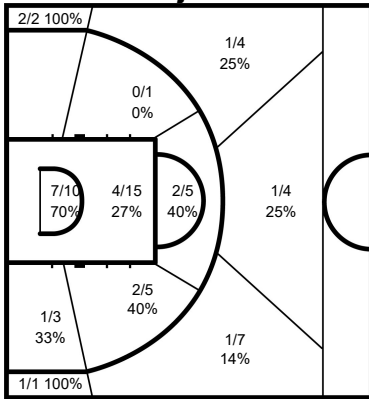

Cumulative Statistics
合計スタッツ / Statistiques cumulées

SRB - Serbia

After 6 games

5 VASIC Sonja

	M / A	%
Field Goals	22 / 57	39
2 Points	16 / 39	41
3 Points	6 / 18	33
Free Throws	8 / 10	80