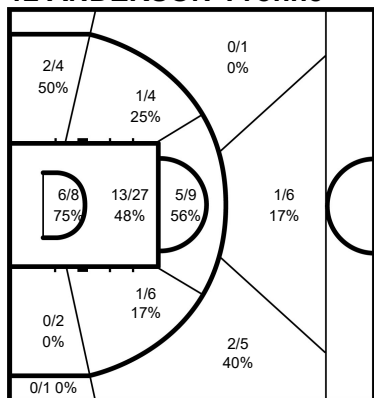

Cumulative Statistics

合計スタッツ / Statistiques cumulées

SRB - Serbia

After 6 games

12 ANDERSON Yvonne

	M / A	%
Field Goals	31 / 73	42
2 Points	28 / 60	47
3 Points	3 / 13	23
Free Throws	19 / 23	83