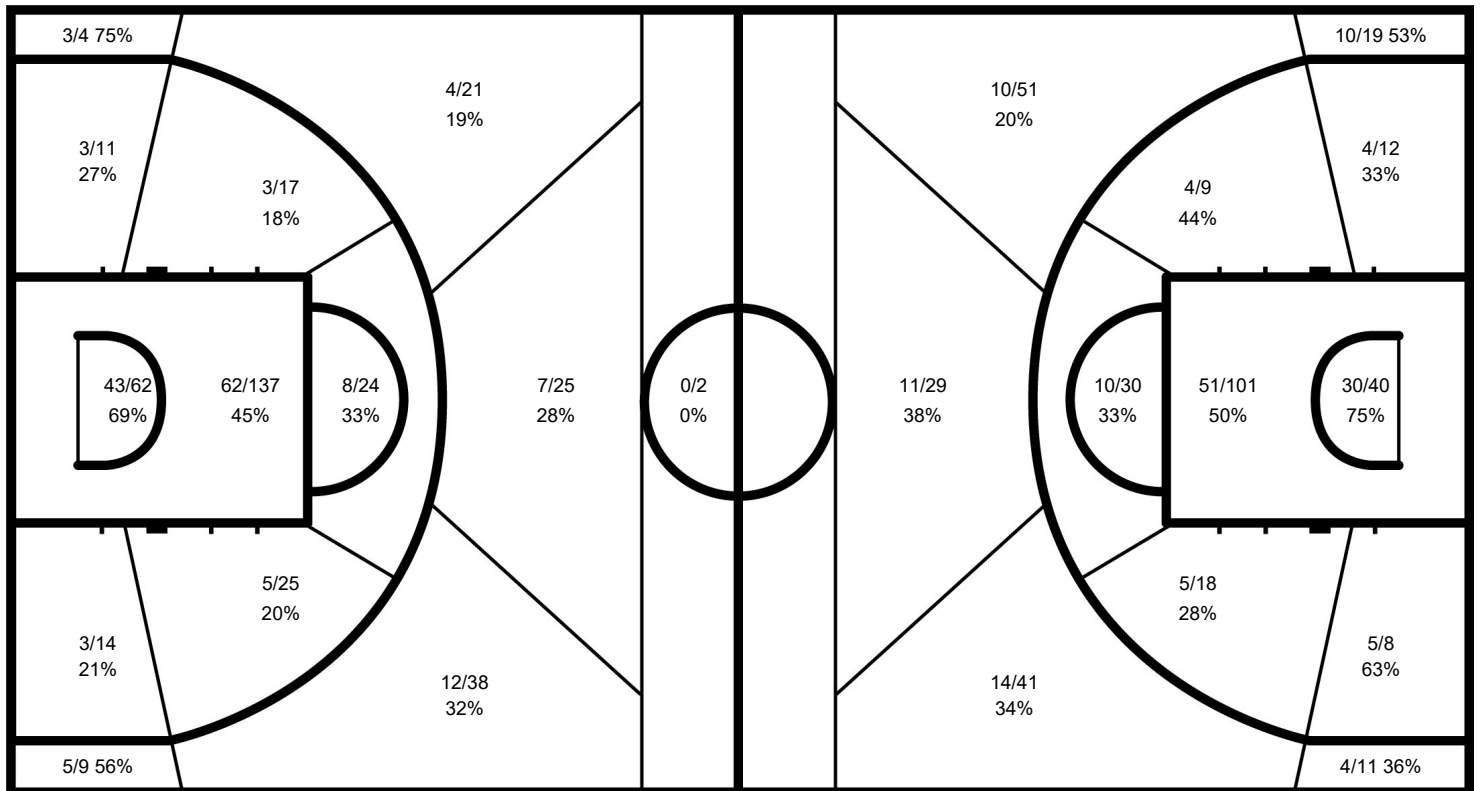

Cumulative Statistics

合計スタッツ / Statistiques cumulées

SRB - Serbia

After 6 games

Phase	SRB Played	Score		Field Goals		2 Points		3 Points		Free Throws		Rebounds			AS	TO	ST	BS	PF	FD
				M / A	%	M / A	%	M / A	%	M / A	%	OR	DR	TOT						
Preliminary Round Group A	CAN	72-68	For	26/52	50	18/35	51	8/17	47	12/15	80	6	28	34	21	28	6	2	20	21
			Agn.	24/63	38	19/39	49	5/24	21	15/23	65	9	19	28	18	16	15		21	19
Preliminary Round Group A	ESP	70-85	For	28/65	43	22/49	45	6/16	38	8/13	62	13	27	40	20	12	5	1	20	18
			Agn.	31/64	48	23/41	56	8/23	35	15/20	75	9	25	34	22	10	7	3	18	20
Preliminary Round Group A	KOR	65-61	For	25/62	40	23/49	47	2/13	15	13/17	76	13	31	44	19	18	4	1	18	22
			Agn.	22/68	32	13/34	38	9/34	26	8/10	80	15	25	40	20	16	6	2	22	18
Quarterfinal	CHN	77-70	For	30/71	42	24/55	44	6/16	38	11/18	61	16	24	40	20	13	14	2	17	18
			Agn.	22/54	41	14/29	48	8/25	32	18/21	86	9	29	38	21	23	6	4	18	17
Semifinal	USA	59-79	For	23/76	30	19/57	33	4/19	21	9/10	90	16	23	39	14	12	13	1	19	14
			Agn.	30/62	48	25/44	57	5/18	28	14/16	88	10	36	46	19	17	8	2	14	19
Bronze Medal Game	FRA	76-91	For	26/63	41	21/45	47	5/18	28	19/24	79	11	22	33	16	9	7	2	21	21
			Agn.	29/58	50	15/31	48	14/27	52	19/21	90	9	28	37	21	14	7	2	21	21

SRB - Serbia

Opponents

SRB

	M / A	%
Field Goals	158 / 389	41
2 Points	127 / 290	44
3 Points	31 / 99	31
Free Throws	72 / 97	74

Opponents

%	M / A	
43	158 / 369	Field Goals
50	109 / 218	2 Points
32	49 / 151	3 Points
80	89 / 111	Free Throws