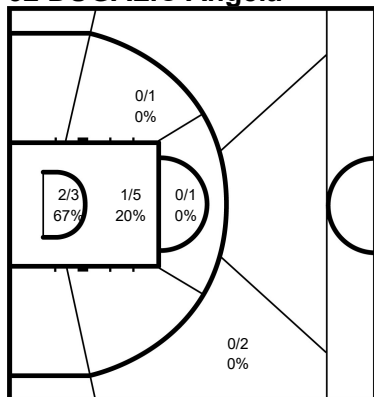

32 DUGALIC Angela

	M / A	%
Field Goals	3 / 12	25
2 Points	3 / 10	30
3 Points	0 / 2	0
Free Throws